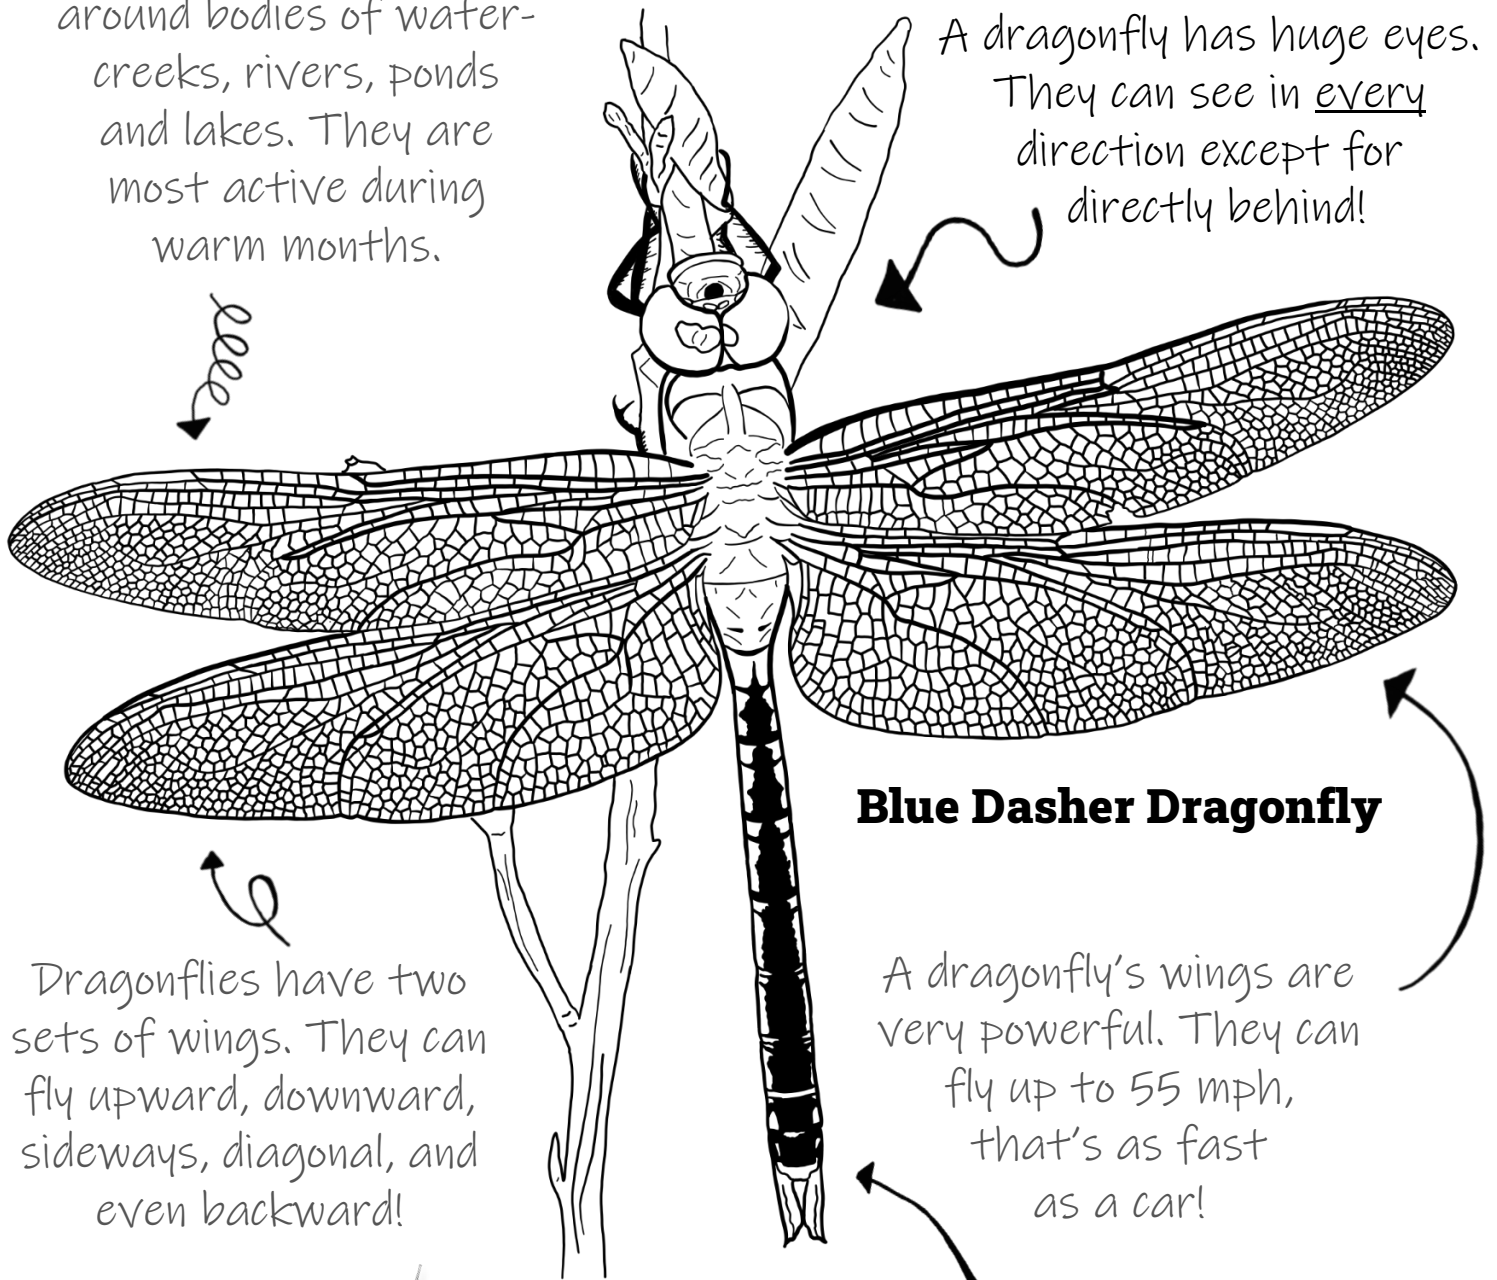

# Get to Know: Aquatic Insects

Look for dragonflies around bodies of water—creeks, rivers, ponds and lakes. They are most active during warm months.

A dragonfly has huge eyes. They can see in every direction except for directly behind!

**Blue Dasher Dragonfly**

Dragonflies have two sets of wings. They can fly upward, downward, sideways, diagonal, and even backward!

A dragonfly's wings are very powerful. They can fly up to 55 mph, that's as fast as a car!

# A Dragonfly's Lifecycle

Adult dragonflies may only live for a few weeks. Most of their lives are spent as nymphs.

**Adult Dragonfly**

Adult dragonfly lays eggs in the water. These eggs hatch into nymphs.

The shed skin is called an *exuvium*

**Dragonfly emerging from nymph state**

Once the skin is shed, the dragonfly is full grown. It will now fly away in search of food and a mate.

Once it is ready, the nymph will crawl out of the water and shed its skin.