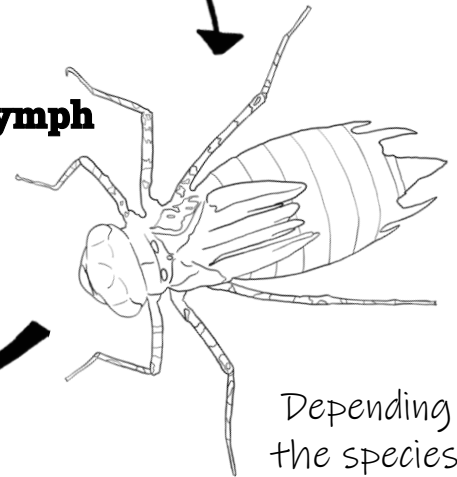

# A Dragonfly's Lifecycle

Adult dragonflies may only live for a few weeks. Most of their lives are spent as nymphs.

**Adult Dragonfly**

Adult dragonfly lays eggs in the water. These eggs hatch into nymphs.

The shed skin is called an *exuvium*

**Dragonfly emerging from nymph state**

Once the skin is shed, the dragonfly is full grown. It will now fly away in search of food and a mate.

Once it is ready, the nymph will crawl out of the water and shed its skin.

**Nymph**

Depending on the species, some dragonflies live for years as nymphs underwater.

## Dragonfly vs. Damselfly

Dragonflies and Damselflies are both members of the order *Odonata*. They both live in and around bodies of water and have similar life cycles. Here are a few ways to tell the two apart with just a quick glance: