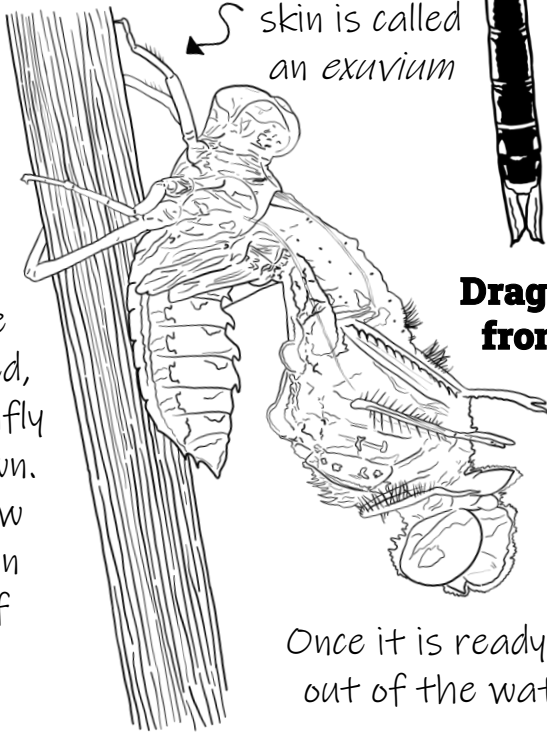

# A Dragonfly's Lifecycle

Adult dragonflies may only live for a few weeks. Most of their lives are spent as nymphs.

**Adult Dragonfly**

Adult dragonfly lays eggs in the water. These eggs hatch into nymphs.

The shed skin is called an *exuvium*

**Dragonfly emerging from nymph state**

Once the skin is shed, the dragonfly is full grown. It will now fly away in search of food and a mate.

Once it is ready, the nymph will crawl out of the water and shed its skin.

**Nymph**

Depending on the species, some dragonflies live for years as nymphs underwater.