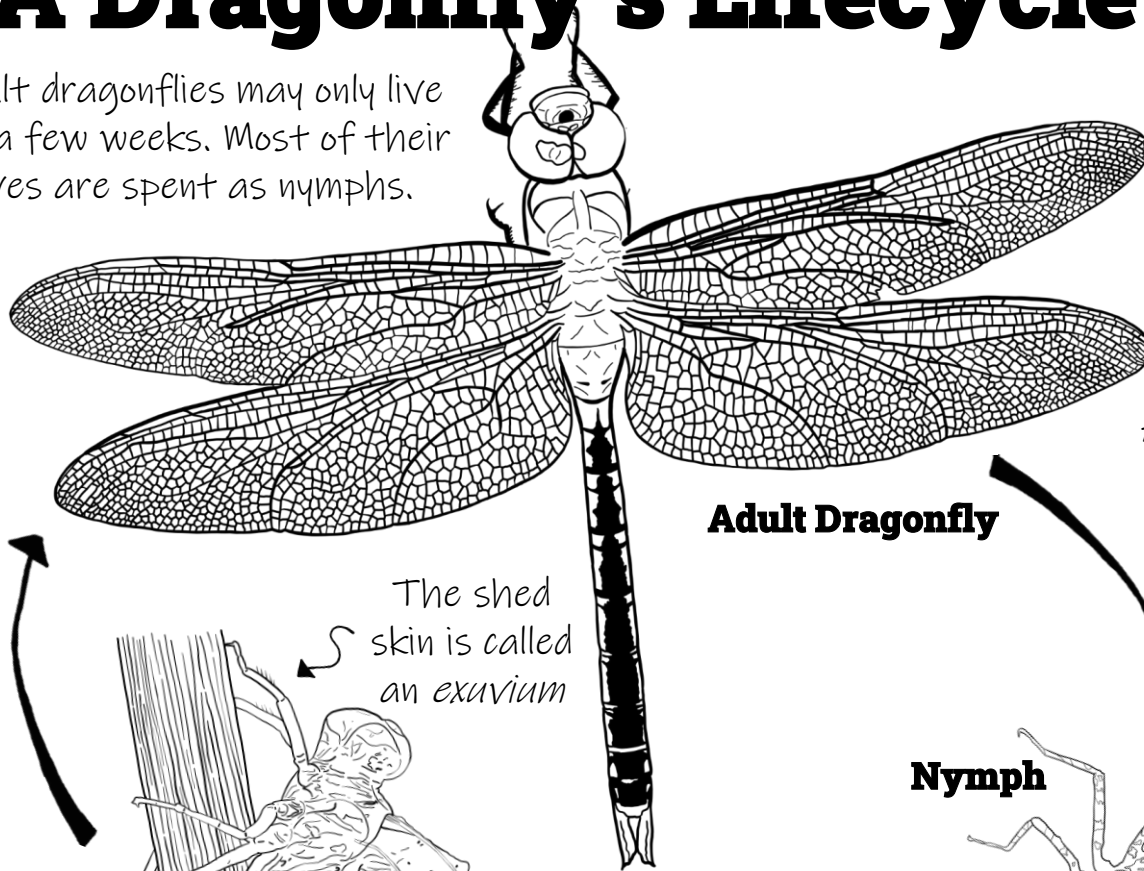

**Blue Dasher Dragonfly**

Dragonflies have two sets of wings. They can fly upward, downward, sideways, diagonal, and even backward!

A dragonfly's wings are very powerful. They can fly up to 55 mph, that's as fast as a car!

Dragonfly Nymph

As predators, dragonflies feed on anything they can catch—mosquitoes, moths, flies and even other dragonflies!

**For more visit:**

[www.FairfieldCountyParks.org](http://www.FairfieldCountyParks.org)

# A Dragonfly's Lifecycle

Adult dragonflies may only live for a few weeks. Most of their lives are spent as nymphs.

**Adult Dragonfly**

Adult dragonfly lays eggs in the water. These eggs hatch into nymphs.

The shed skin is called an *exuvium*

**Dragonfly emerging from nymph state**

Once the skin is shed, the dragonfly is full grown. It will now fly away in search of food and a mate.

Once it is ready, the nymph will crawl out of the water and shed its skin.