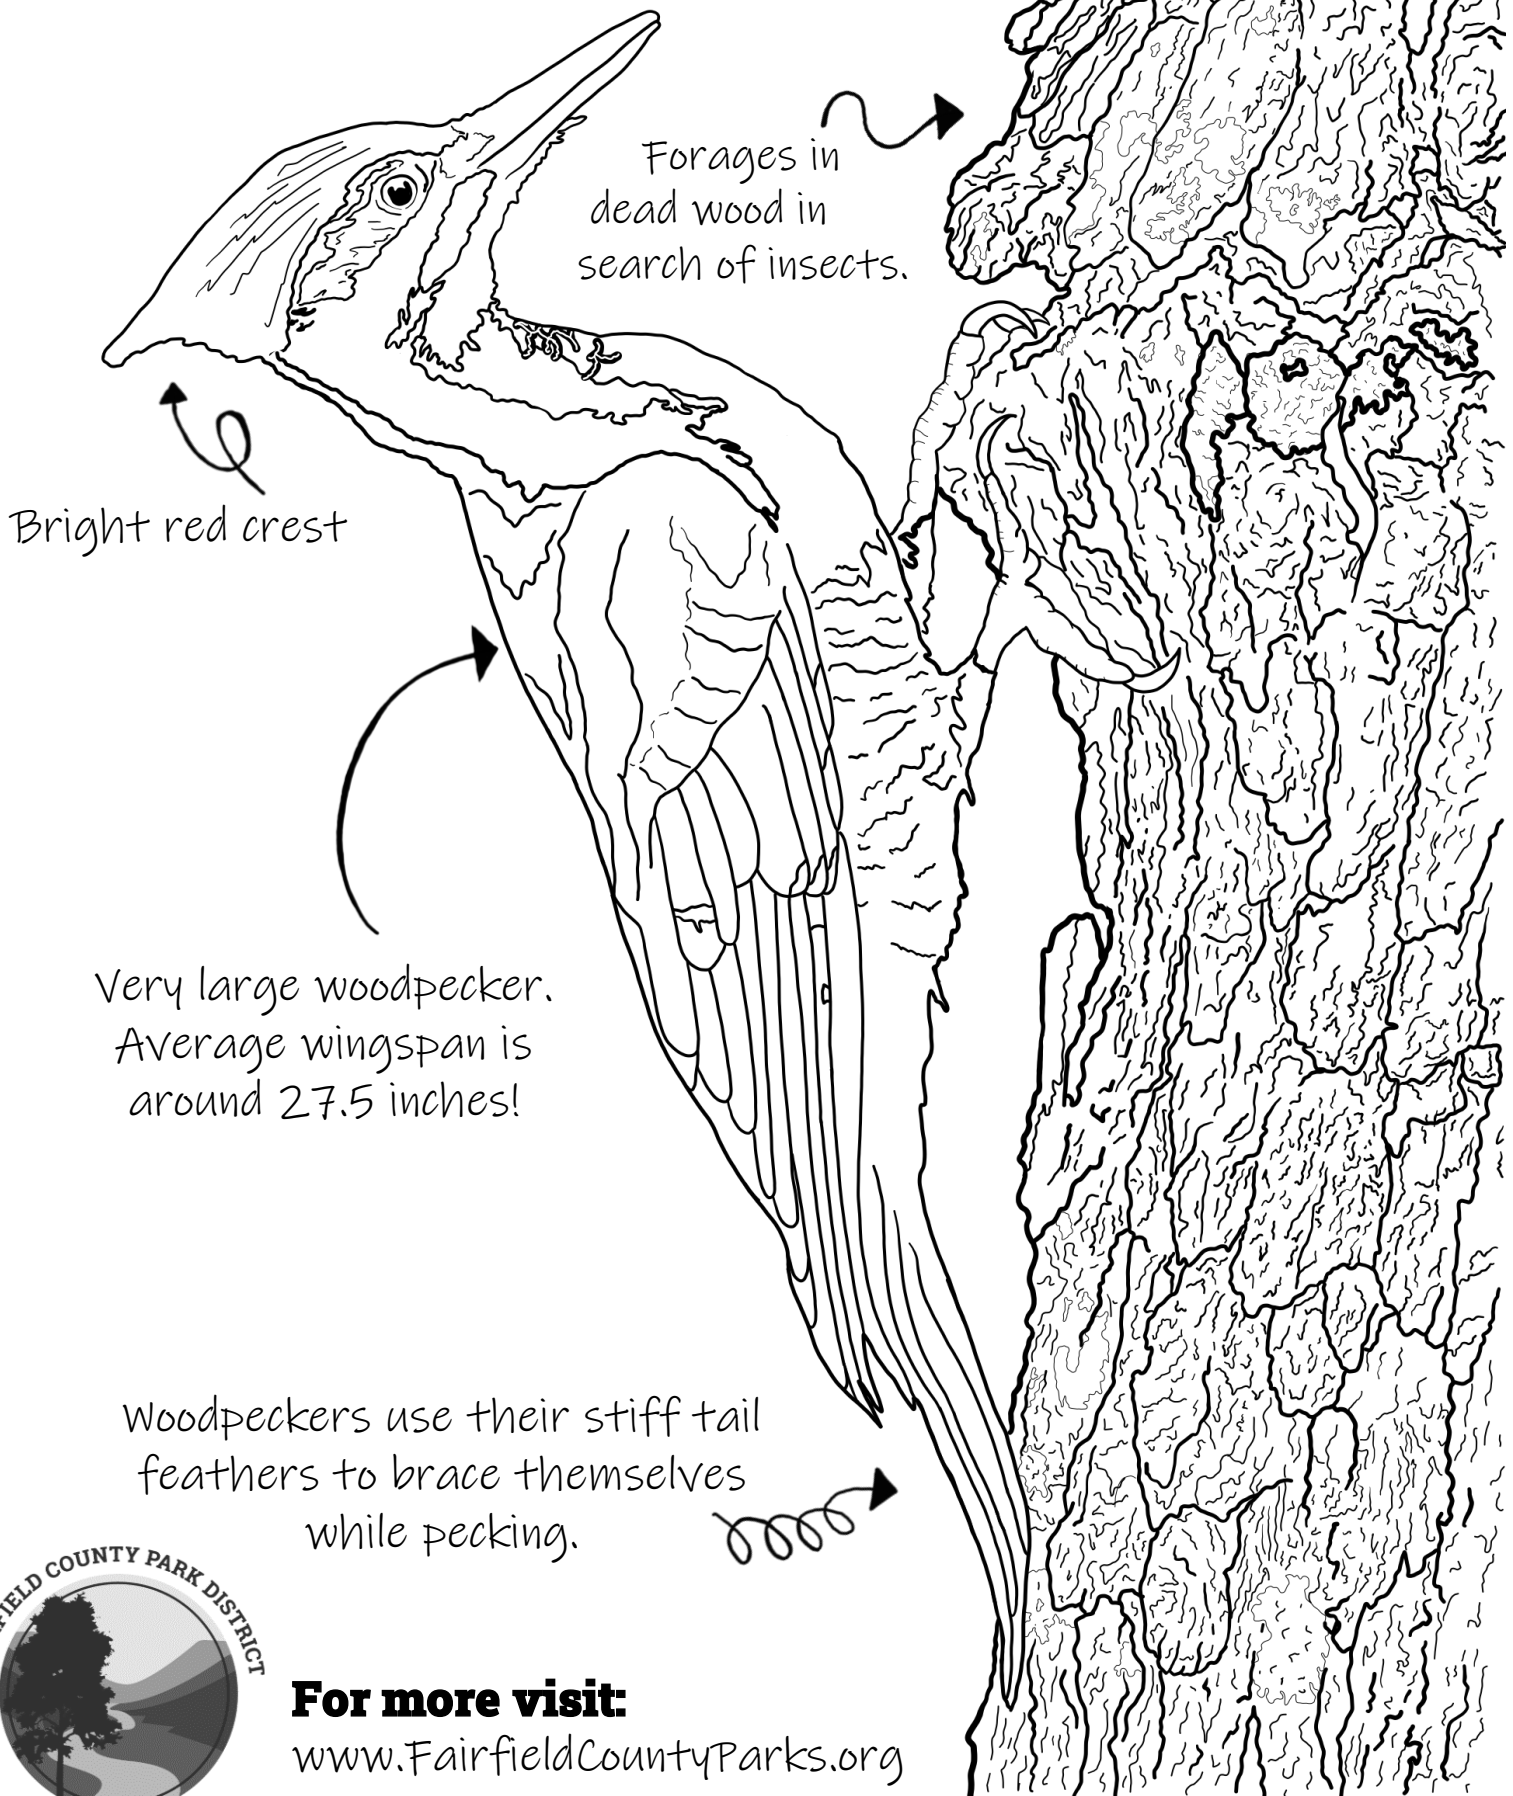

Get to Know:

The Pileated Woodpecker

Forages in
dead wood in
search of insects.

Bright red crest

Very large woodpecker.
Average wingspan is
around 27.5 inches!

Woodpeckers use their stiff tail
feathers to brace themselves
while pecking.

For more visit:
www.FairfieldCountyParks.org

Avoiding Head Injury

A Woodpecker hammers with such force that its brain needs to be protected by a special skull. This skull is made from a spongy type of bone, acting like a football helmet shielding the brain. Here are some other neat woodpecker adaptations: